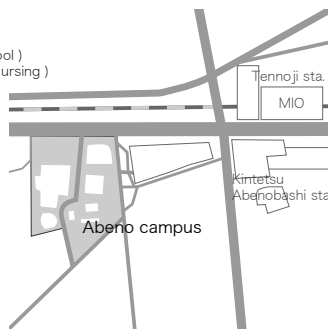

Abeno campus

Address
1-4-3 Asahimachi, Abeno-ku, Osaka 545-8585 JAPAN (Medical School)
1-5-17 Asahimachi, Abeno-ku, Osaka 545-0051 JAPAN (School of Nursing)

Access by Public Transport
10 min. walk from Tennoji Station (JR Hanwa Line and Subway Midosuji Line).
10 min.walk from Abenobashi Station (Kintetsu Osaka Line).

Access from the Main Terminals
From Kansai Airport :
Get off at JR Tennoji Station.
From Shin-Osaka Station :
Get off at Tennoji Station (Subway Midosuji Line).
From Osaka Domestic Airport (Itami) :
Take Airport Shuttle Bus to Abenobashi Station.