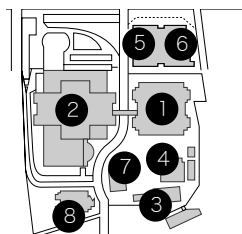

- ① Medical School Building
- ② University Hospital
- ③ Medical School South Building
- ④ Animal Experimentation Center
- ⑤ Medical Science Information Center(Abeno Medix Building 6F)
- ⑥ Medical Staff Education Center(Abeno Medix Building 7-9F)
- ⑦ Medical Library, and its branch(Abeno Medix Building 8-9F)
- ⑧ College of Nursing / school of Nursing