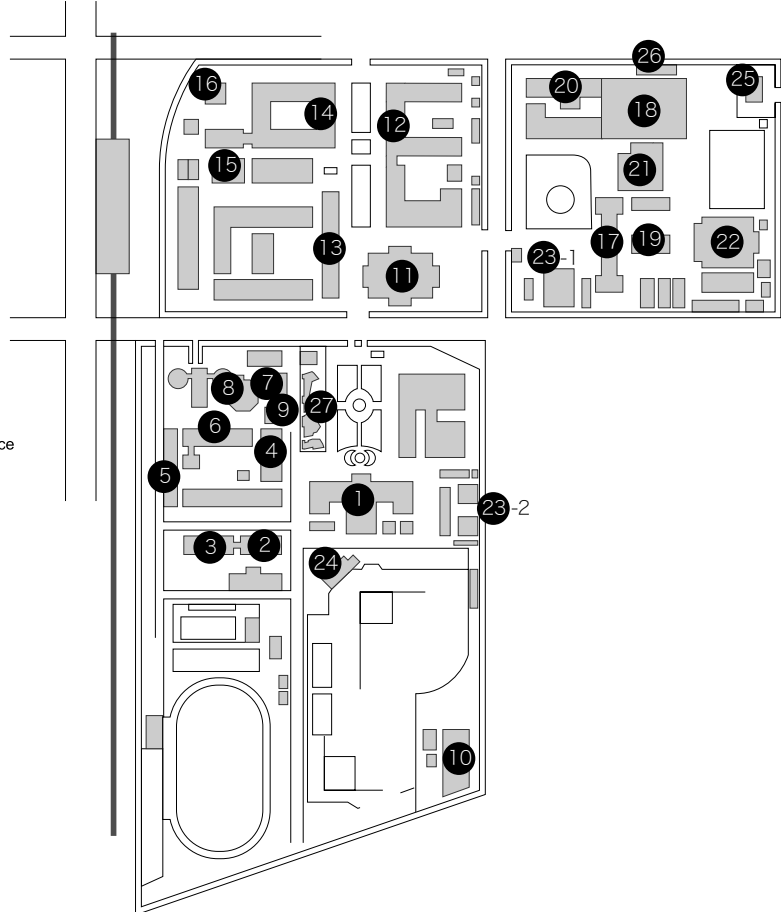

## Sugimoto campus

Address  
3-3-138 Sugimoto Sumiyoshi-ku, Osaka-shi, 558-8585 JAPAN

Access by Public Transport  
5 min. walk from Sugimoto-cho Station ( JR Hanwa Line ).  
20 min.walk from Abiko Station ( Subway Midosuji Line ).

- ① Administration Office Office for Evening Courses
- ② Graduate School of Business / Faculty of Business
- ③ Graduate School of Economics / Faculty of Economics
- ④ Graduate School of Law / Faculty of Law
- ⑤ Graduate School of Literature & Human Sciences / Faculty of Literature & Human Sciences
- ⑥ Institute for Economic Research Research Center for Human Rights Research Center for Finance and Securities
- ⑦ Documentation Center for Urban Studies
- ⑧ Tanaka Memorial Hall
- ⑨ Health and Medical Service Center
- ⑩ Hydraulic Laboratory
- ⑪ Media Center
- ⑫ Graduate School of Science / Faculty of Science
- ⑬ Graduate School of Engineering / Faculty of Engineering
- ⑭ Graduate School of Human Life Science / Faculty of Human Life Science
- ⑮ Central Workshop
- ⑯ Counselling Service (Family & Child Development)
- ⑰ Institute for Health and Sport Science
- ⑱ Bureau for Student Affairs Bureau for Matriculation and Education
- ⑲ Lecture Theaters
- ⑳ Basic Experimental Education Building
- ㉑ Main Gymnasium
- ㉒ Second Gymnasium
- ㉓-1 Main Student Hall
- ㉓-2 Second Student Hall
- ㉔ Club house
- ㉕ Guest House
- ㉖ Incubator
- ㉗ Takahara hall

## Abeno campus

Address  
1-4-3 Asahimachi, Abeno-ku, Osaka 545-8585 JAPAN ( Medical School )  
1-5-17 Asahimachi, Abeno-ku, Osaka 545-0051 JAPAN ( School of Nursing )

Access by Public Transport  
10 min. walk from Tennoji Station ( JR Hanwa Line and Subway Midosuji Line ).  
10 min.walk from Abenobashi Station ( Kintetsu Osaka Line ).